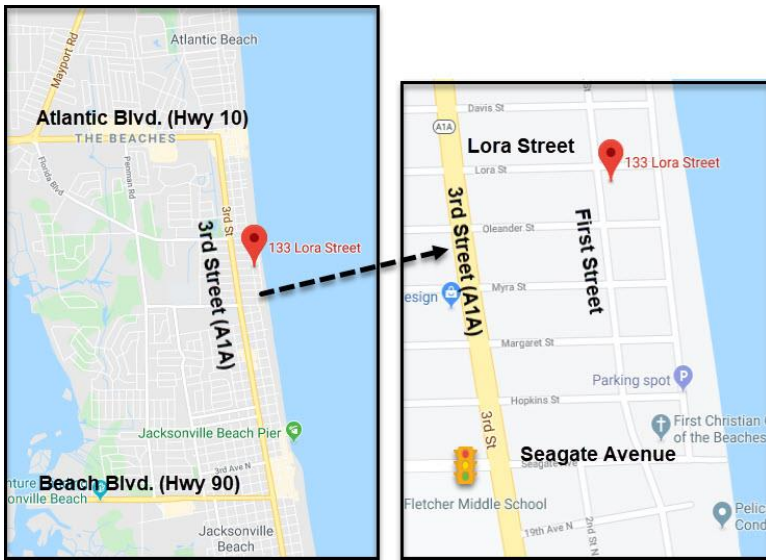

**133 Lora Street Neptune Beach, Florida, 32266**  
(Google Maps [goo.gl/maps/YrgRyzuRnqBw56s96](https://goo.gl/maps/YrgRyzuRnqBw56s96))

**NOTE: The entrance is on the First Street side of the house.**